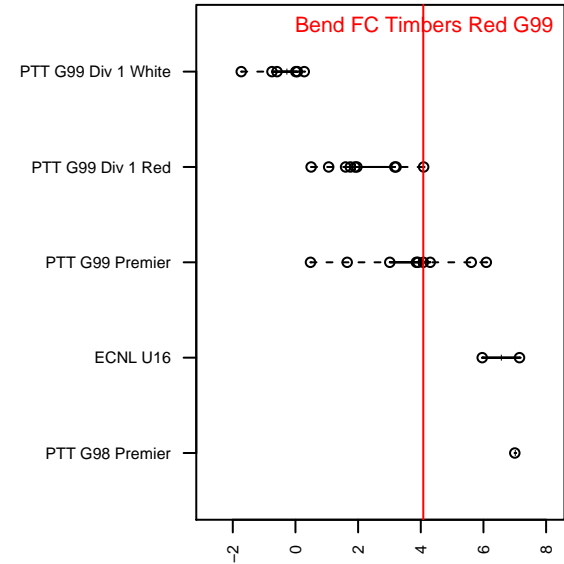

**attack and defense rating
relative to others at age
and all opponents in last 13 months**